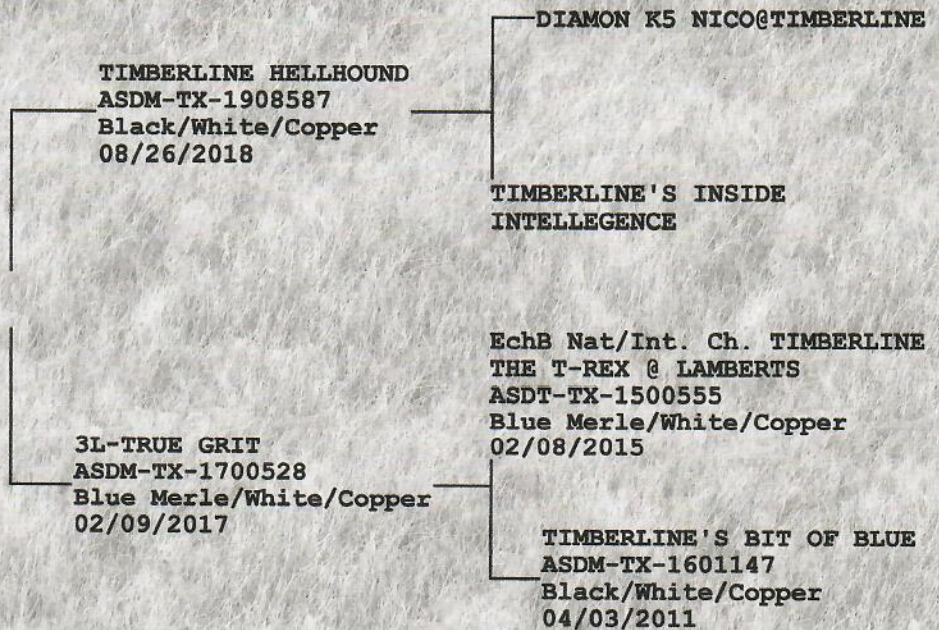

AMERICAN STOCK DOG REGISTRY
Est. 2005

PO Box 7510
Columbia, MO 65205

**Miniature Australian Shepherd
REGISTRATION CERTIFICATE**

NAME: 2FEATHERS SHADY LADY @ RIVER VALLEY

BREED: Australian Shepherd
NUMBER: ASDM-AR-2014830
DOB: 05/20/2020
SEX: Female

COAT COLOR: Black/White/Copper
EYE COLOR: Brown
TAIL: Docked

**2FEATHERS SHADY LADY @ RIVER
VALLEY**

OWNER: Kelly Z West
Jaroso, CO 81138

BREEDER: Hannah Rogers

REGISTRATION DATE: 12/01/2020

AMERICAN KENNEL CLUB · FOUNDED 1884

Certified Pedigree

TIMBERLINE HELLHOUND
Sire DN54810904 (02-20) BLK WH MKGS TAN
PTS

DIAMOND K5 NICO@TIMBERLINE
DN43692502 (05-17) BLK WH MKGS TAN PTS
AKC DNA #V786013

TIMBERLINE'S INSIDE INTELLIGENCE
DN48010106 (11-18) BL MRL WH MKGS TAN
PTS

TIMBERLINE'S BLUE TAG A LONG
DN25866907 (07-11) BL MRL WH MKGS TAN
PTS

**AMERICAN
KENNEL CLUB®**

Erin D. Danks
Executive Secretary

The Seal of The American Kennel Club affixed hereto certifies that this pedigree was compiled from official Stud Book records on November 4, 2020.