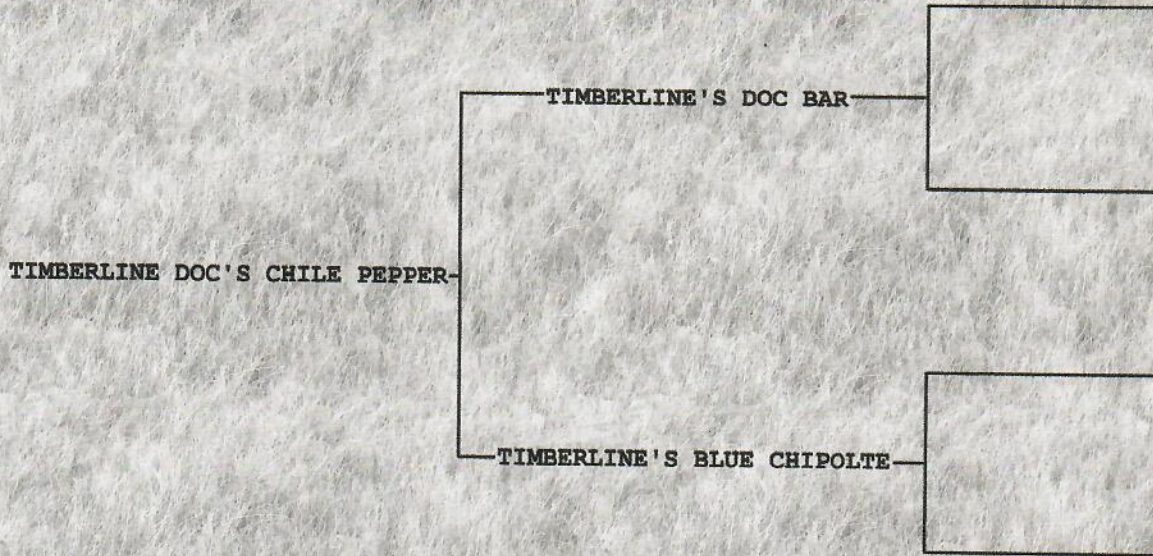

AMERICAN STOCK DOG REGISTRY
Est. 2005

PO Box 7510
Columbia, MO 65205

Standard Australian Shepherd
REGISTRATION CERTIFICATE

NAME: **TIMBERLINE DOC'S CHILE PEPPER**

BREED: Australian Shepherd
NUMBER: ASDS-CO-2303927
DOB: 04/17/2022
SEX: Female

COAT COLOR: Red/White/Copper
EYE COLOR: Amber
TAIL: Docked

OWNER: Kelly West
Jaroso, CO 81138

BREEDER: Maggie Bullock

REGISTRATION DATE: 03/21/2023

AMERICAN KENNEL CLUB • FOUNDED 1884

Certified Pedigree

TIMBERLINE'S DOC BAR